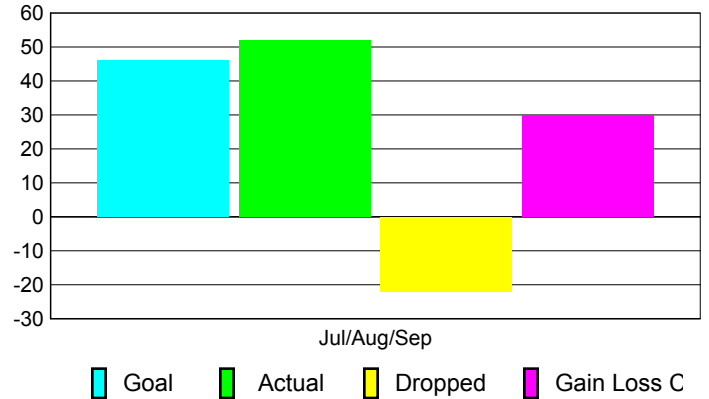

Membership Results 2010-2011

Goal, New, Dropped, Gain/Loss