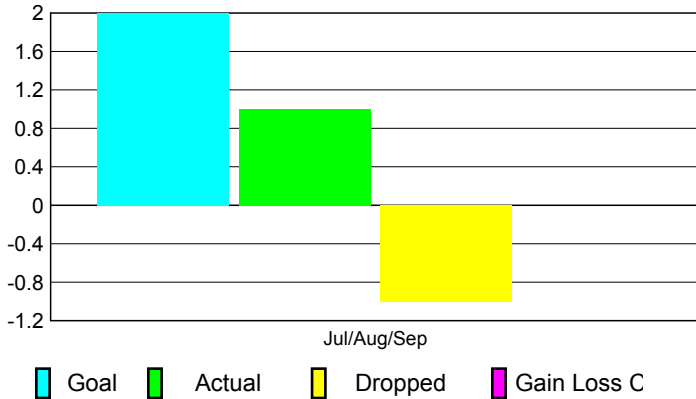

2010-2011 GMT Reports for District (or Undistricted) **District 201V2**

GMT: **Anthony 'Tony' J Benbow**

Location: **AUSTRALIA**

GMT CA: **7**

CLUBS

Club Results
2010-2011

Clubs
2009-2010

Month	New Club Goal	Actual New Clubs	Actual Dropped Clubs	Gain/Loss of Clubs	Gain/Loss of Clubs
Jul/Aug/Sep	2	1	-1	0	0
Totals	2	1	-1	0	0

Club Results 2010-2011

Goal, New, Dropped, Gain/Loss

Comparison of Club Gain/Loss

Current Year Compared to the Previous Year

YTD Status Quo Clubs 2010-2011

Status Quo Clubs Compared to Status Quo Members

MEMBERSHIP